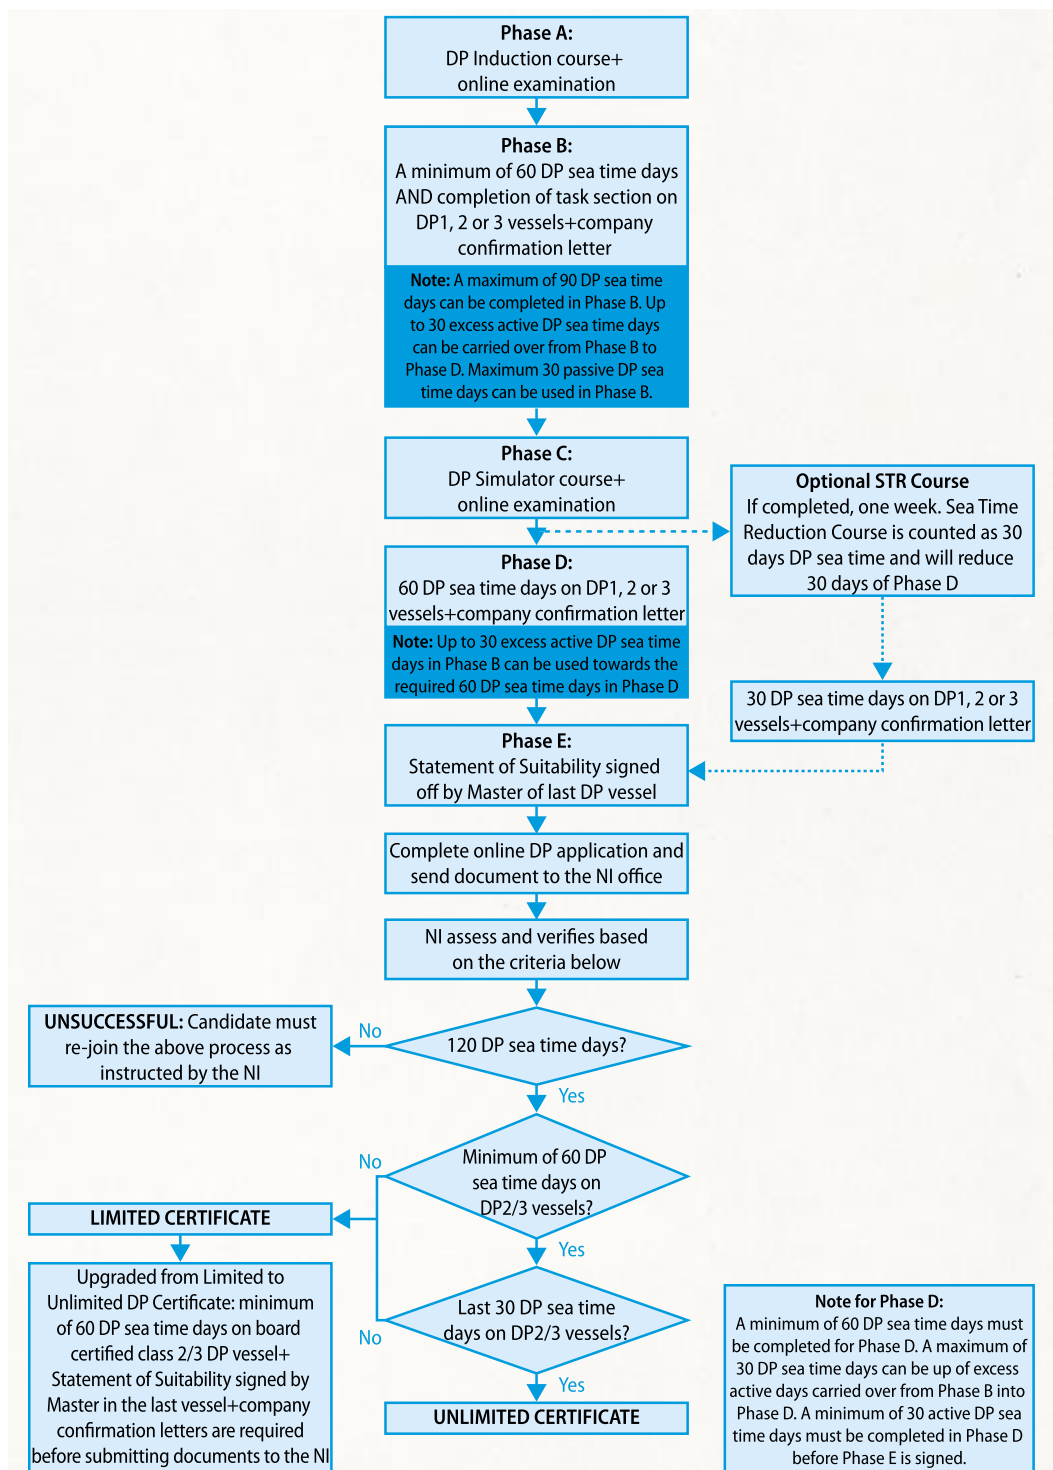

Revalidation course (see Annex F)

This course allows a certified DPO to revalidate without the sea time requirement when taken for the first time, or when taken after a subsequent revalidation with 150 DP sea time days.

3.3 Offshore Limited/Unlimited DP Certificate flowchart

The components of the scheme are set out in the following flowchart. To obtain a DP Operator Certificate (Limited and Unlimited), the route outlined below must be followed. The old scheme route to obtain a DP Operator Certificate can be found in the DP Information Centre on The NI website.

3.4 Offshore Unclassed DP Certificate flowchart

This flowchart sets out the route that must be followed to obtain a DP Operator Certificate (restricted to Unclassed vessels).